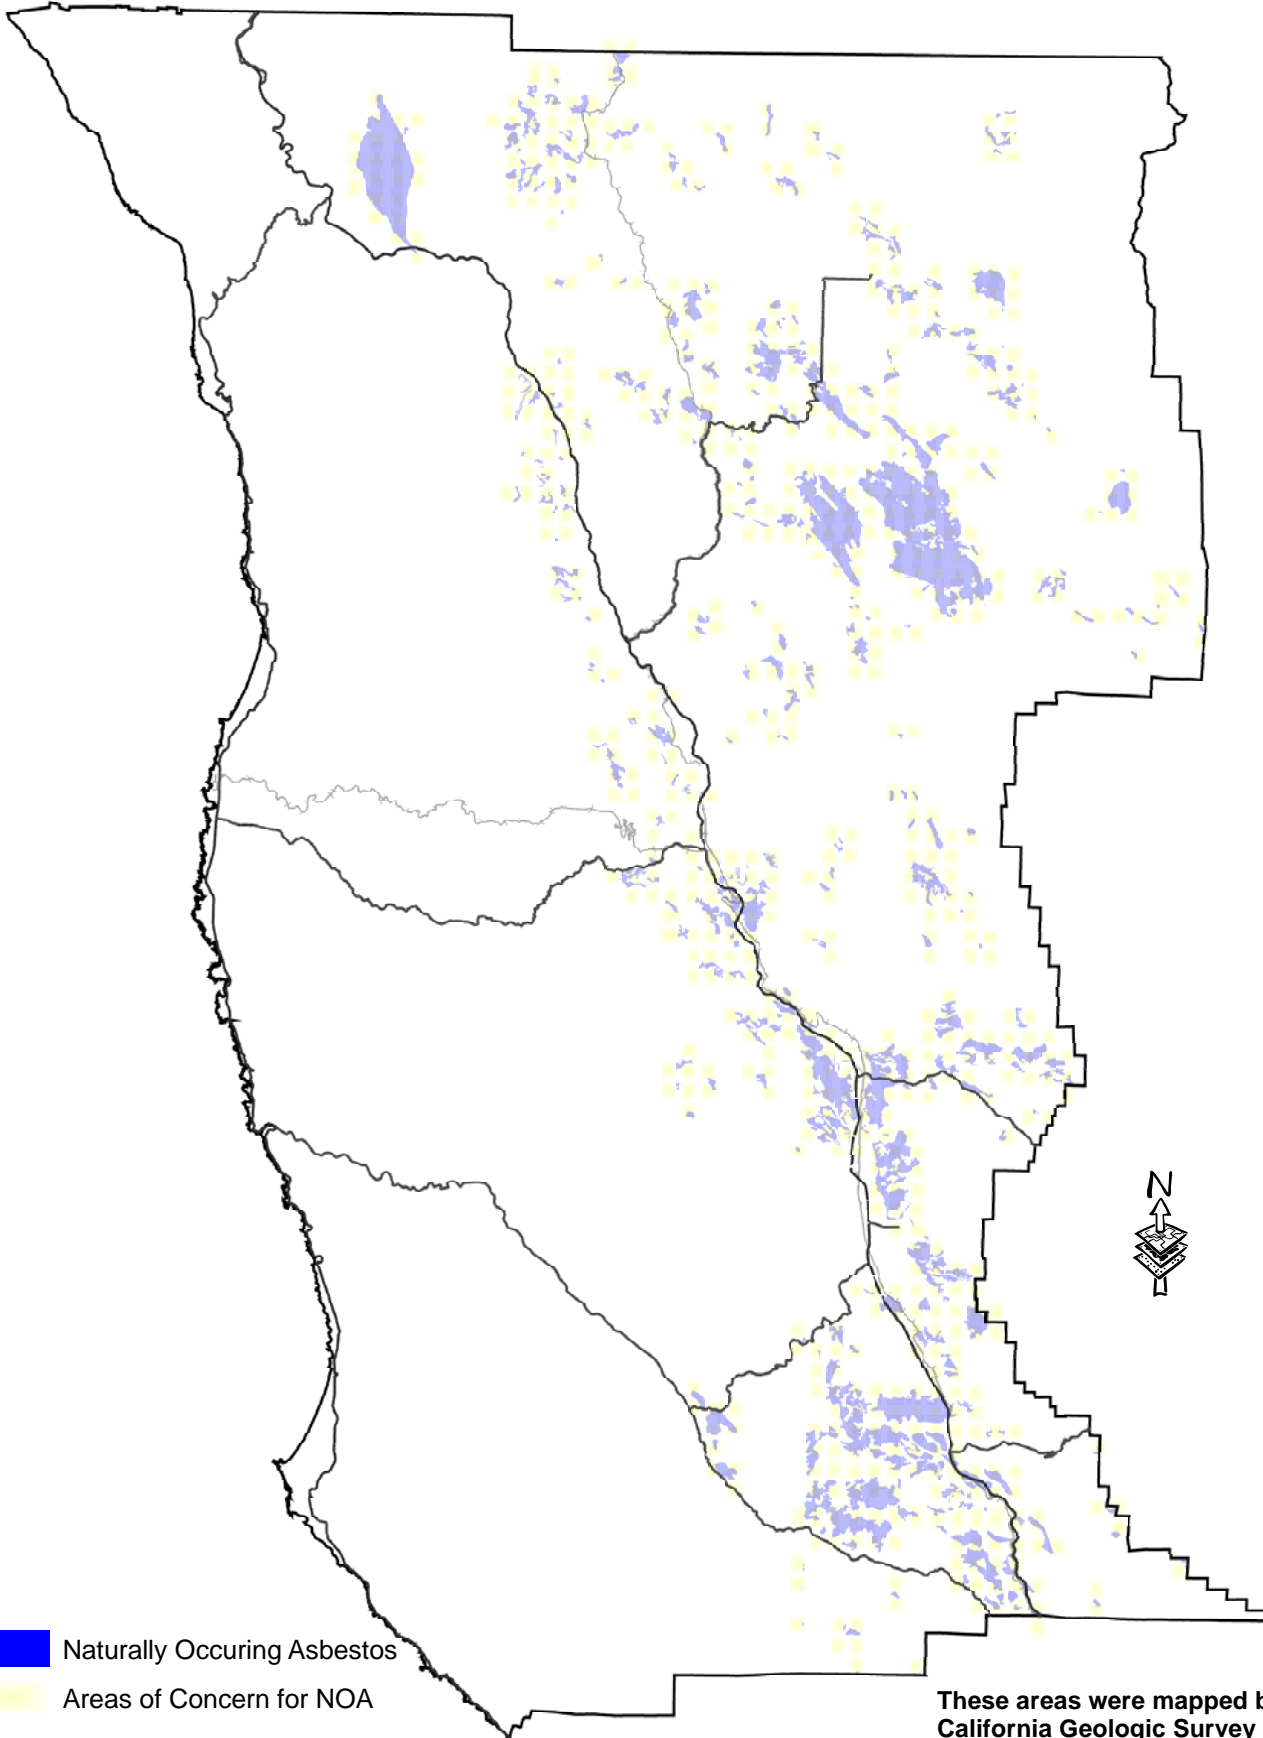

# MCAQMD NOA Mapping

-  Naturally Occuring Asbestos
-  Areas of Concern for NOA

**These areas were mapped based on California Geologic Survey and National Resources Conservation Service maps. This mapping is NOT parcel specific and only a registered geologist can determine if NOA is present on a given parcel.**